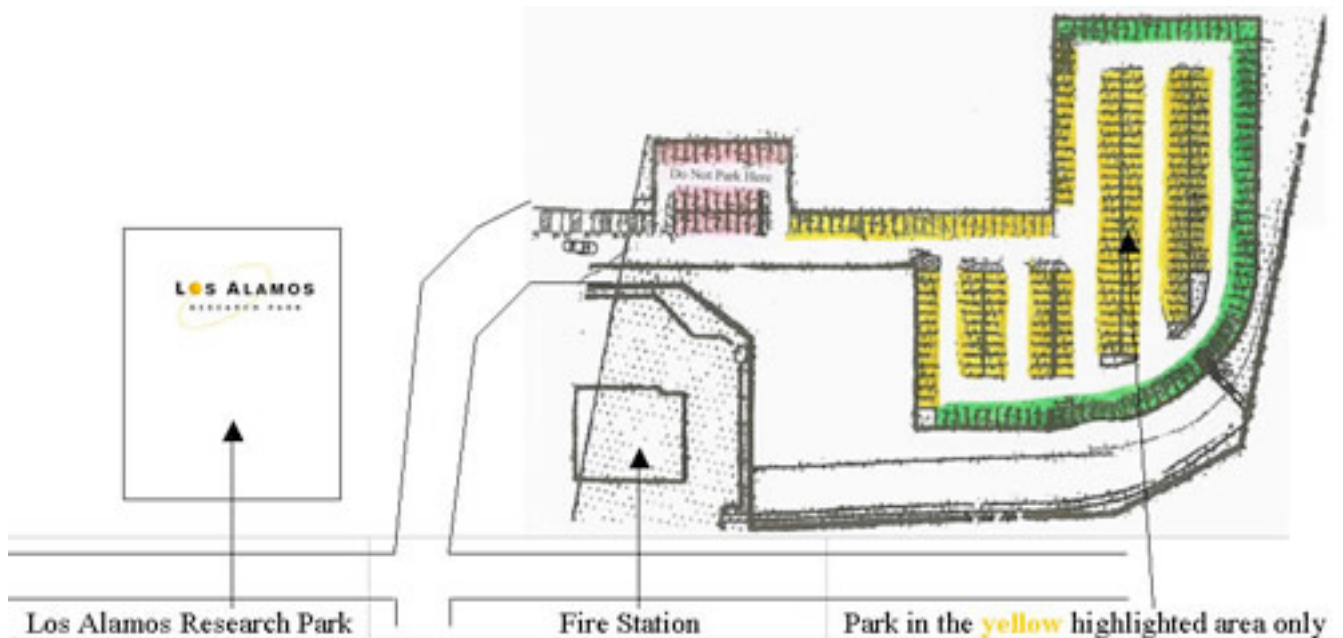

**Start - (02/08/2005)( AM)**  
**End - (02/09/2005)( PM)**

**Permit #:1**

**LANL**

Visitor: [rfrisbee@lanl.gov](mailto:rfrisbee@lanl.gov)

Visitor : 1 of 40

Issued by: **Hot Rocks Java Cafe**

This Temporary LARP parking permit allows you to park in the **YELLOW HIGHLIGHTED AREA ONLY**. This permit is to be displayed on the dashboard of your vehicle. If you park in any other colored area (pink ~1 Hour Visitor area or green area), you risk receiving a violation sticker. Automobiles receiving 2 violation stickers are subject to towing or booting. This permit is valid only during the date(s) listed above. Please print this permit in color, if possible. Thank you.